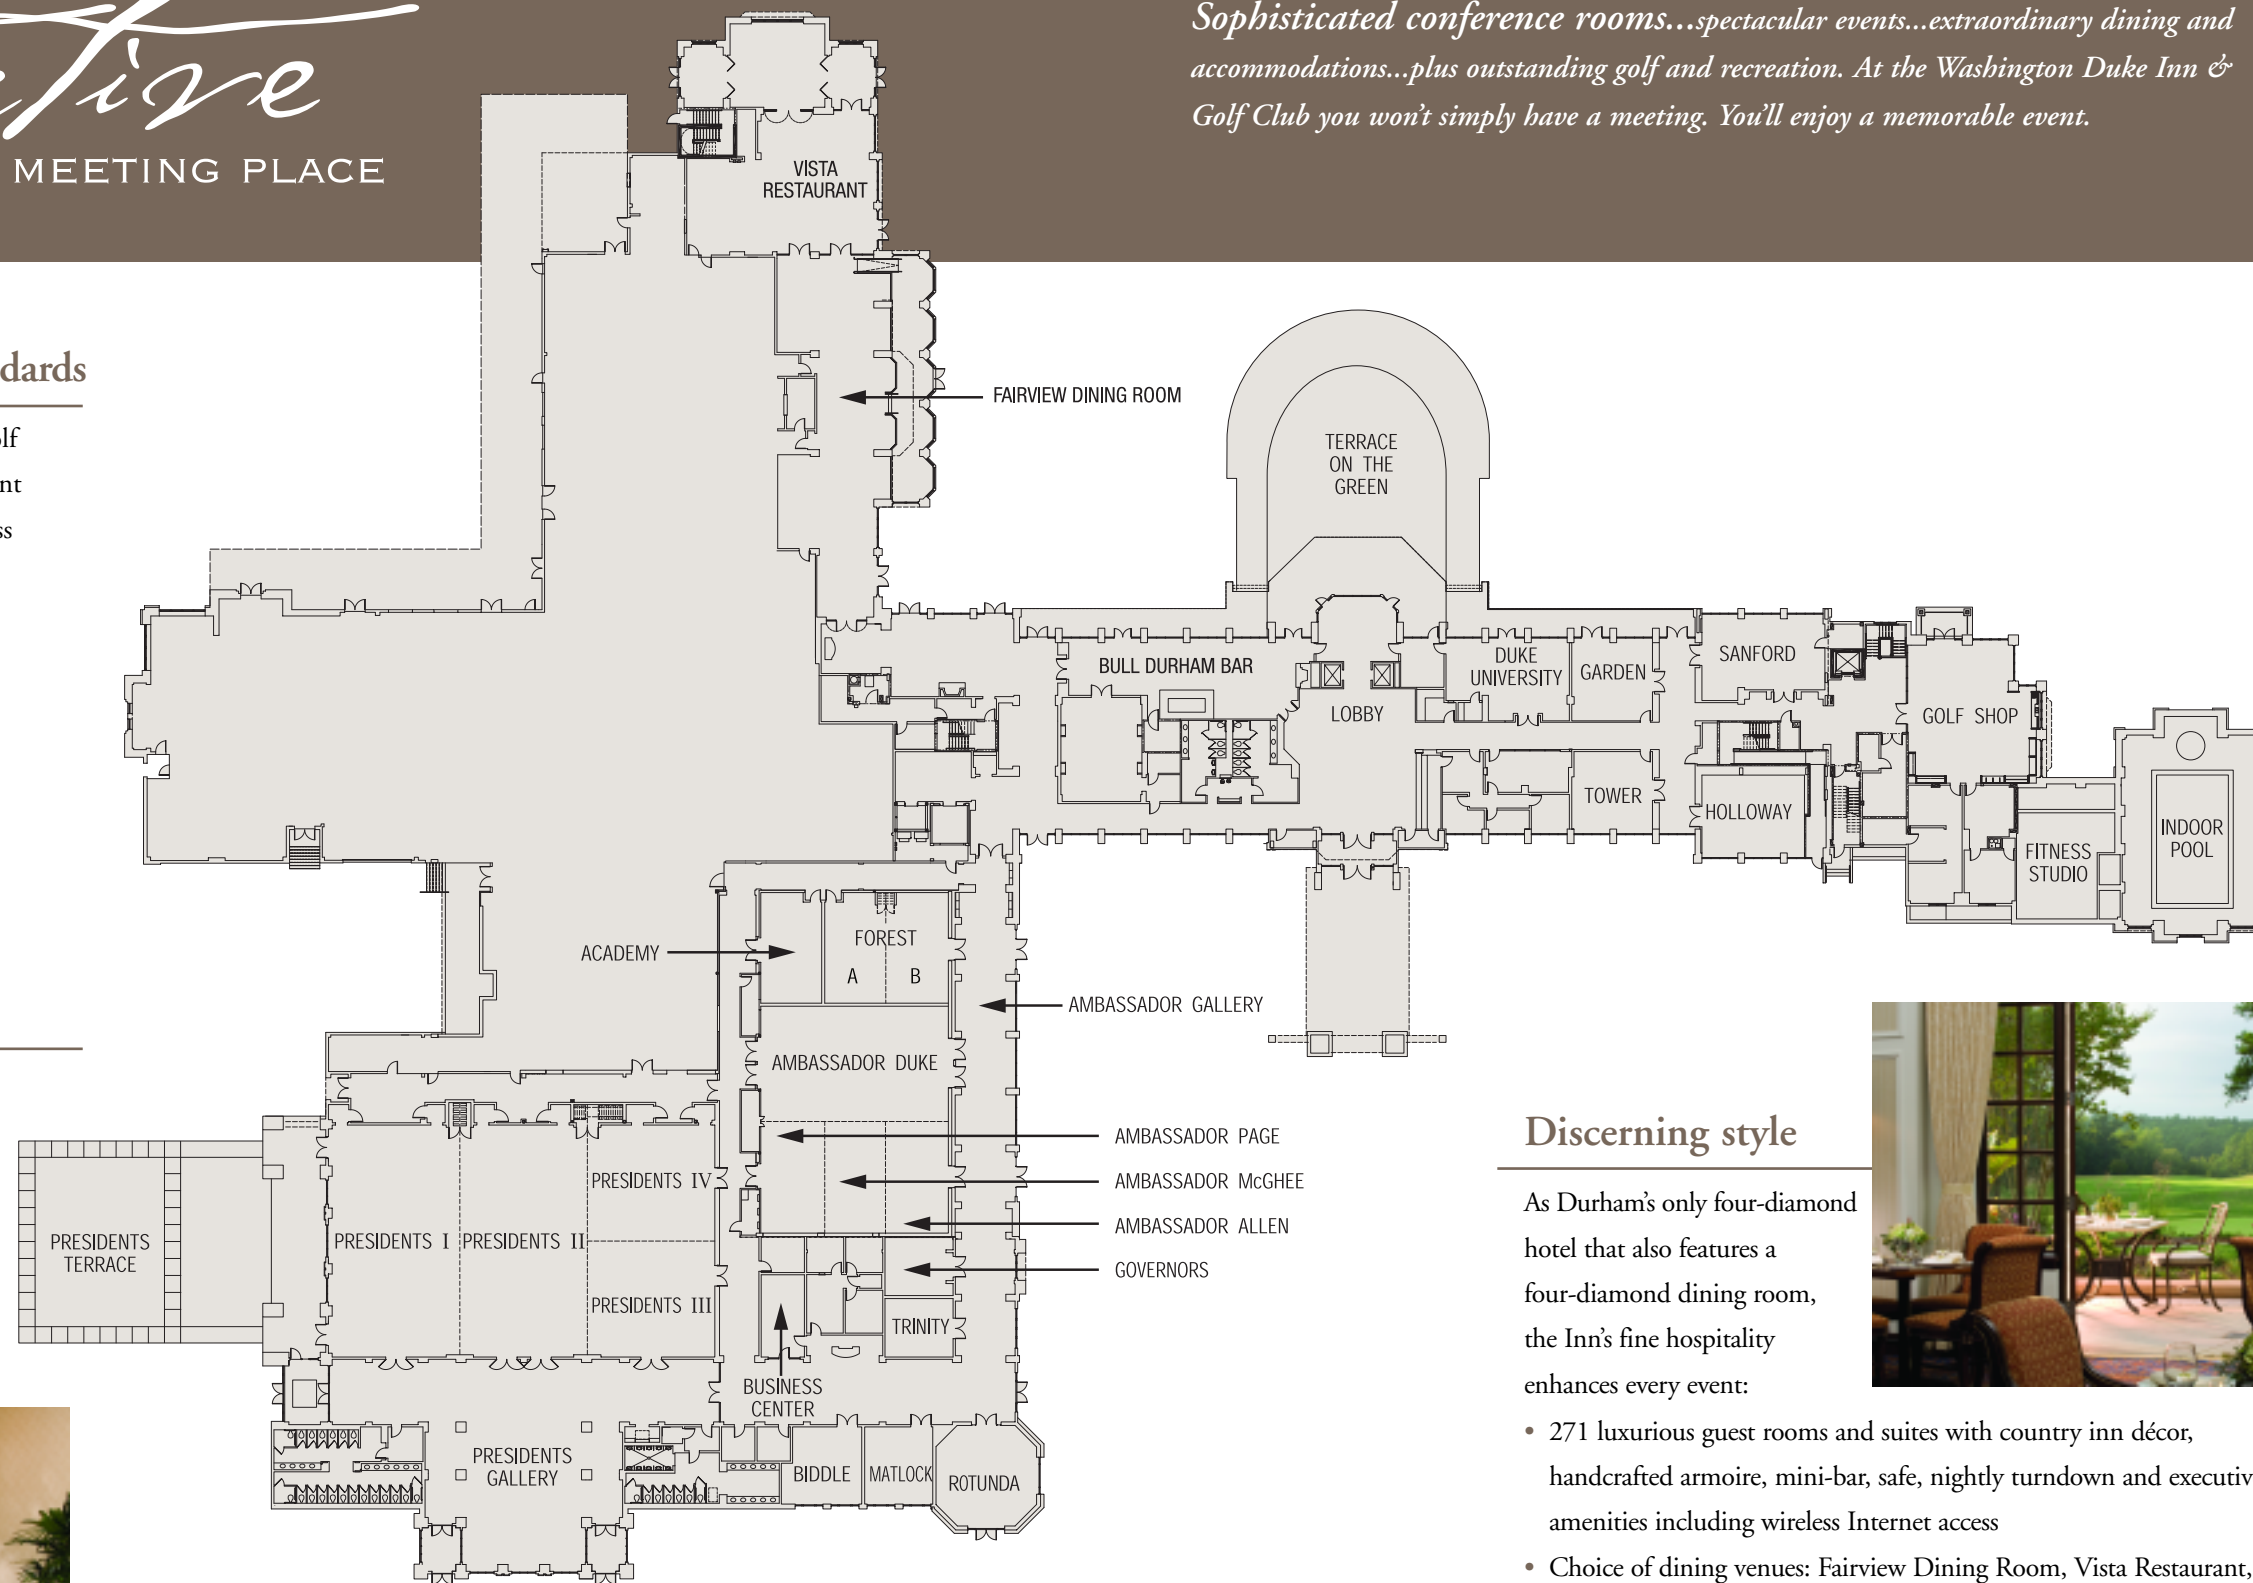

Impressive capabilities

- Choice of 20 individual conference rooms
- Ergonomically designed chairs, non-glare writing tables with built-in data/electrical ports
- Innovative audio/visual technologies
- Wireless Internet access throughout
- Elegant 7,600-square-foot Presidents Ballroom accommodating up to 900 guests, with terrace and prefunction area
- Delicious cuisine prepared by an award-winning culinary team
- Business Center and Conference Concierge
- Complete Meeting Packages for all-inclusive conference pricing
- Located 15 minutes from Research Triangle Park and 20 minutes from Raleigh-Durham International Airport

Discerning style

As Durham's only four-diamond hotel that also features a four-diamond dining room, the Inn's fine hospitality enhances every event:

- 271 luxurious guest rooms and suites with country inn décor, handcrafted armoire, mini-bar, safe, nightly turndown and executive amenities including wireless Internet access
- Choice of dining venues: Fairview Dining Room, Vista Restaurant, Bull Durham Bar and Nineteen on the golf course
- Indoor pool and whirlpool, sundeck, fitness center, jogging trails
- Duke University Golf Club, named one of NC's "Top Ten" by *Golfweek* magazine, with practice facility, pro shop and PGA staff