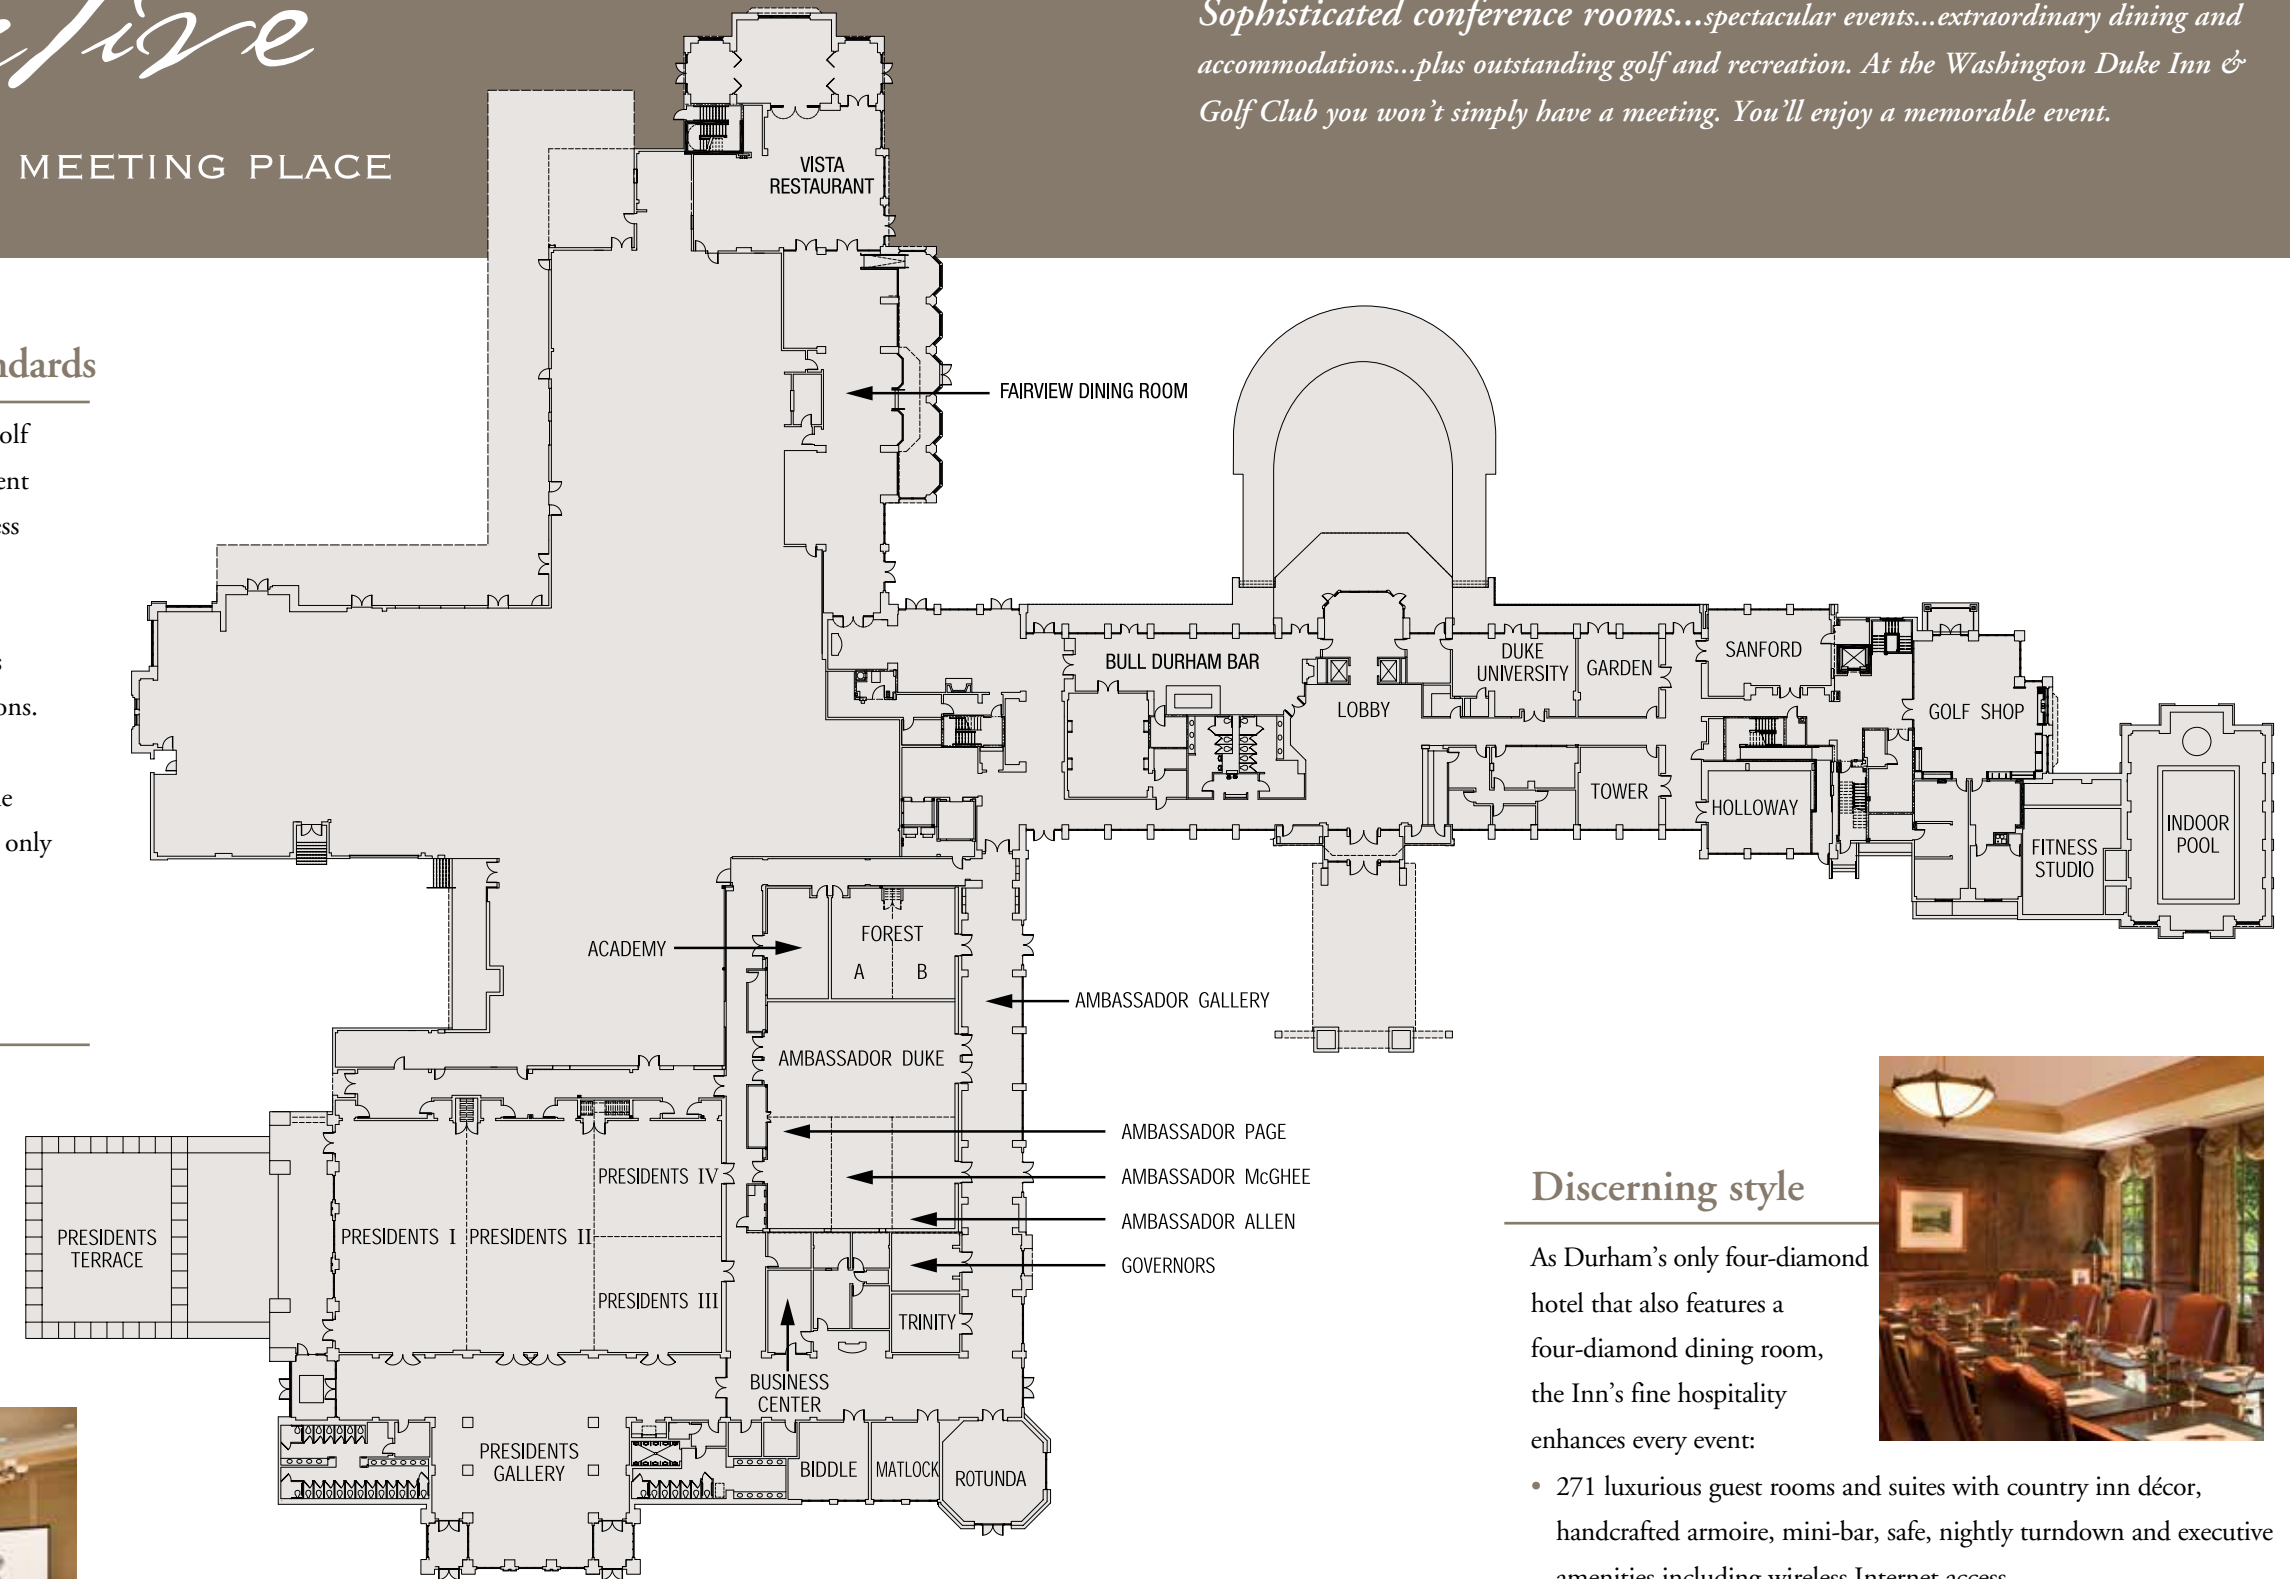

Impressive capabilities

- Choice of 20 individual conference rooms
- Ergonomically designed chairs, non-glare writing tables with built-in data/electrical ports
- Innovative audio/visual technologies
- Wireless Internet access throughout
- Elegant 7,600-square-foot Presidents Ballroom accommodating up to 900 guests, with terrace and prefunction area
- Delicious cuisine prepared by an award-winning culinary team
- Business Center and Conference Concierge
- Complete Meeting Packages for all-inclusive conference pricing
- Located 15 minutes from Research Triangle Park and 20 minutes from Raleigh-Durham International Airport